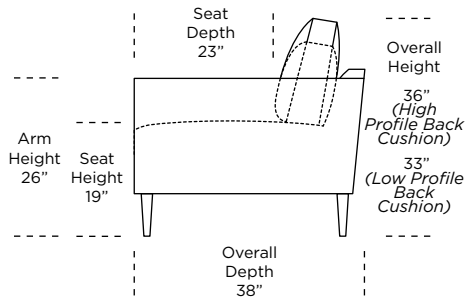

PERSONALIZE WITH AMERICAN LEATHER® GRAND TRACK ARM - STUDIO

Standard Features:

- Advanced unidirectional suspension system
- Loose back and seat cushions
- Single-needle top-stitch
- Lifetime warranty on frame and suspension
- Quick-ship delivery

Options:

- Premium high-density, high-resiliency foam seat cushions encased in down
- Premium high-density, high-resiliency foam seat cushions
- Metal legs available in Antique Brass, Burnished Bronze or Polished Nickel finish
- Solid wood legs available in Natural Walnut or Gray Ash
- Contrasting seat and back cushions (two-tone) available
- Low profile back cushions available (overall height 33")
- High profile back cushions available (overall height 36")

Please use actual leather, fabric, Crypton®, Sunbrella® and Ultrasuede® swatches when specifying furniture as the colors shown may vary due to the printing process.