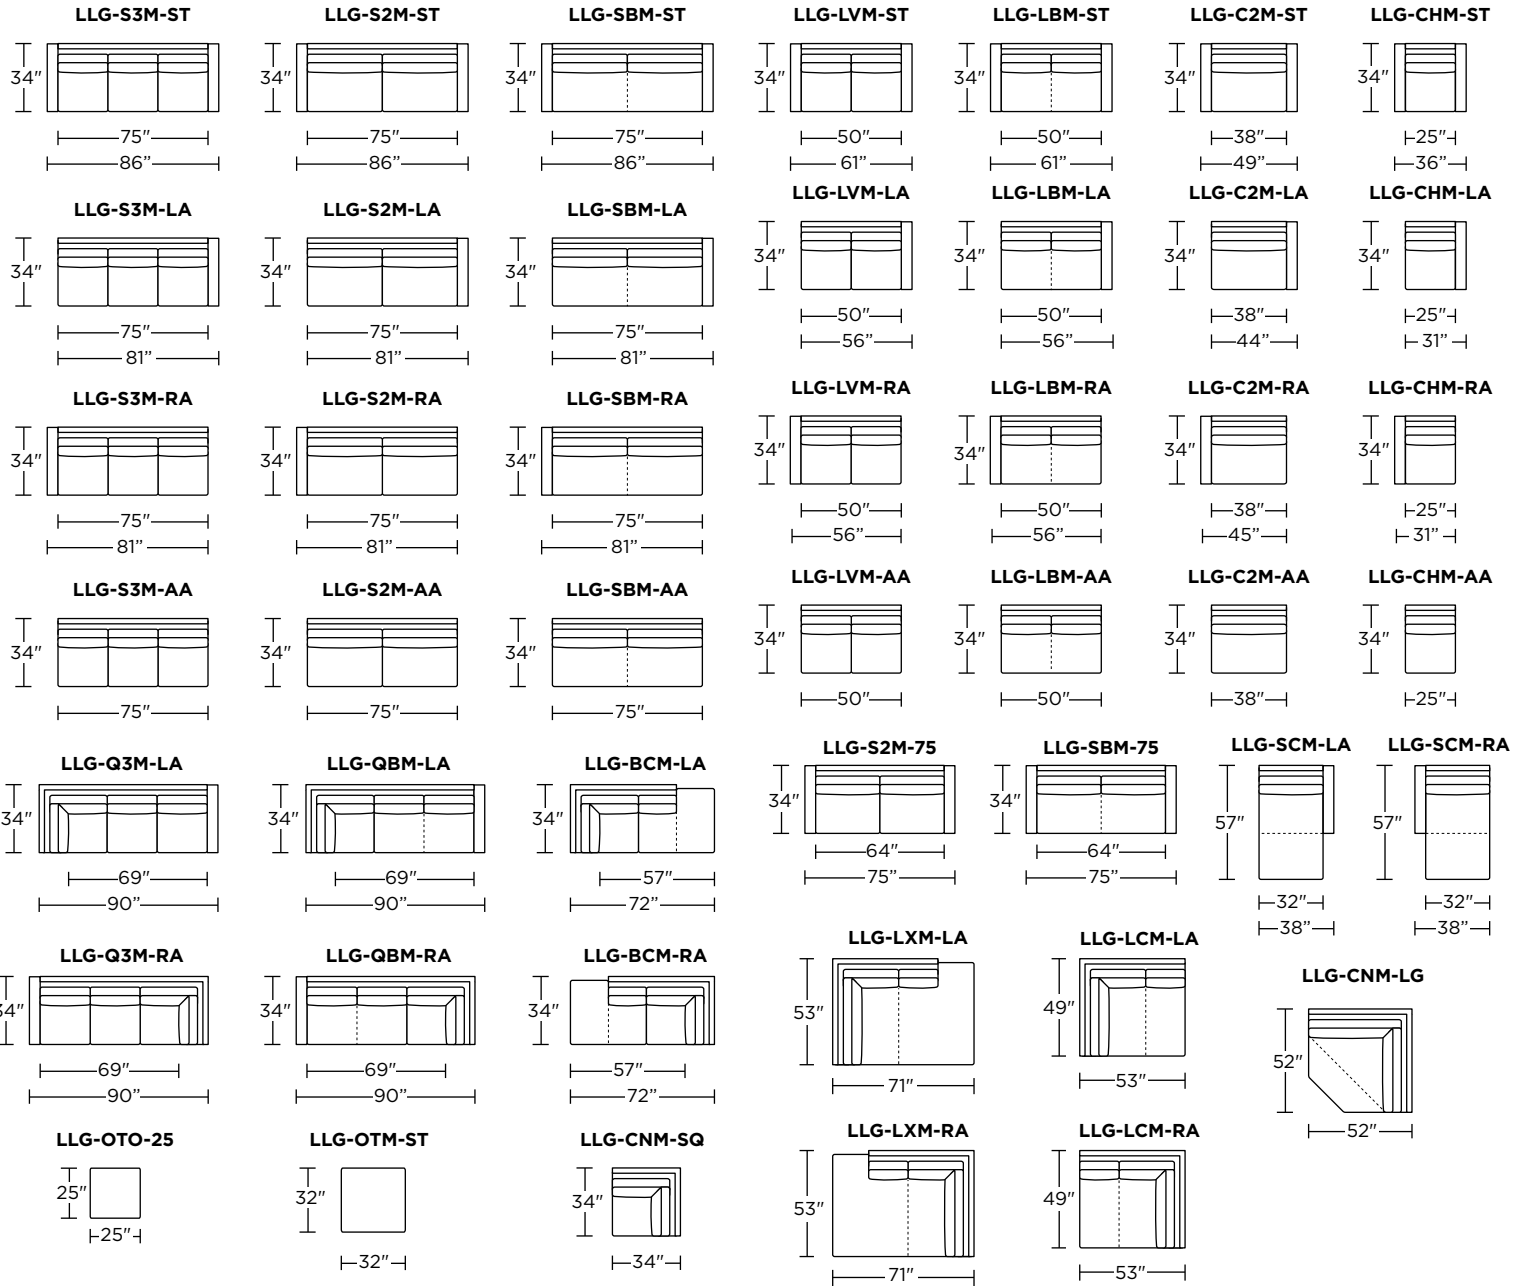

PERSONALIZE WITH AMERICAN LEATHER® GRAND TRACK ARM - MICRO

34" Overall Depth

Standard Features:

- Advanced unidirectional suspension system
- Loose back and seat cushions
- Single-needle top-stitch
- Lifetime warranty on frame and suspension
- Quick-ship delivery

Options:

- Premium high-density, high-resiliency foam seat cushions encased in down
- Premium high-density, high-resiliency foam seat cushions
- Metal legs available in Antique Brass, Burnished Bronze or Polished Nickel finish
- Solid wood legs available in Natural Walnut or Gray Ash
- Contrasting seat and back cushions (two-tone) available
- Low profile back cushions available (overall height 33")
- High profile back cushions available (overall height 36")

Please use actual leather, fabric, Crypton®, Sunbrella® and Ultrasuede® swatches when specifying furniture as the colors shown may vary due to the printing process.

Note: Dotted line indicates seam on leather, Ultrasuede® and up the roll fabrics. Seams are eliminated with railroaded fabrics.