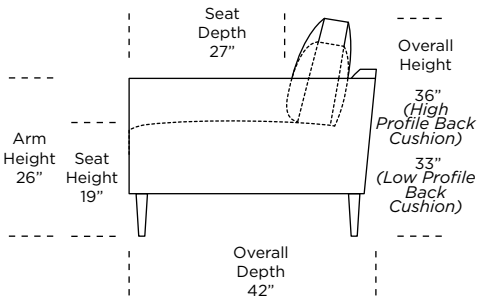

PERSONALIZE WITH AMERICAN LEATHER® GRAND TRACK ARM - GRAND

42" Overall Depth

Standard Features:

- Advanced unidirectional suspension system
- Loose back and seat cushions
- Single-needle top-stitch
- Lifetime warranty on frame and suspension
- Quick-ship delivery

Options:

- Premium high-density, high-resiliency foam seat cushions encased in down
- Premium high-density, high-resiliency foam seat cushions
- Metal legs available in Antique Brass, Burnished Bronze or Polished Nickel finish
- Solid wood legs available in Natural Walnut or Gray Ash
- Contrasting seat and back cushions (two-tone) available
- Low profile back cushions available (overall height 33")
- High profile back cushions available (overall height 36")

Please use actual leather, fabric, Crypton®, Sunbrella® and Ultrasuede® swatches when specifying furniture as the colors shown may vary due to the printing process.

Note: Dotted line indicates seam on leather, Ultrasuede® and up the roll fabrics. Seams are eliminated with railroaded fabrics.