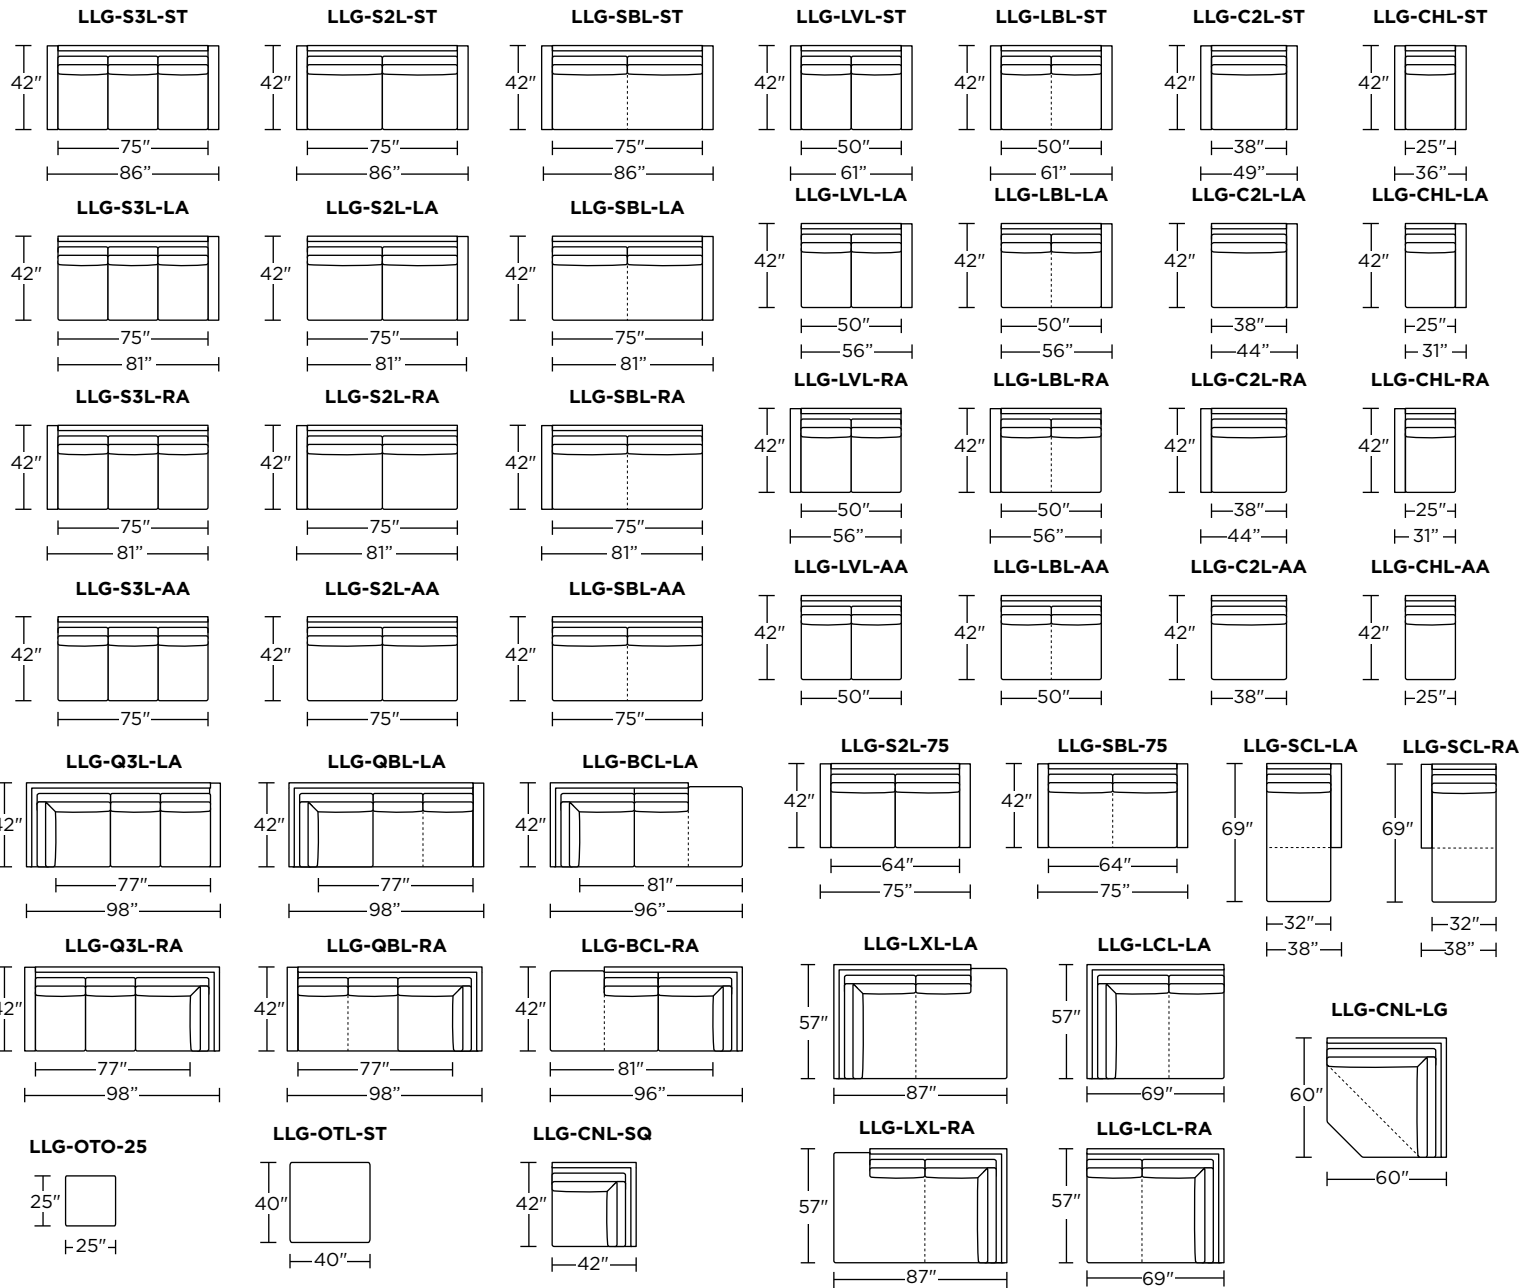

PERSONALIZE WITH AMERICAN LEATHER® GRAND TRACK ARM - GRAND

42" Overall Depth

Standard Features:

- Advanced unidirectional suspension system
- Loose back and seat cushions
- Single-needle top-stitch
- Lifetime warranty on frame and suspension
- Quick-ship delivery

Options:

- Premium high-density, high-resiliency foam seat cushions encased in down
- Premium high-density, high-resiliency foam seat cushions
- Metal legs available in Antique Brass, Burnished Bronze or Polished Nickel finish
- Solid wood legs available in Natural Walnut or Gray Ash
- Contrasting seat and back cushions (two-tone) available
- Low profile back cushions available (overall height 33")
- High profile back cushions available (overall height 36")

Please use actual leather, fabric, Crypton®, Sunbrella® and Ultrasuede® swatches when specifying furniture as the colors shown may vary due to the printing process.

Note: Dotted line indicates seam on leather, Ultrasuede® and up the roll fabrics. Seams are eliminated with railroaded fabrics.