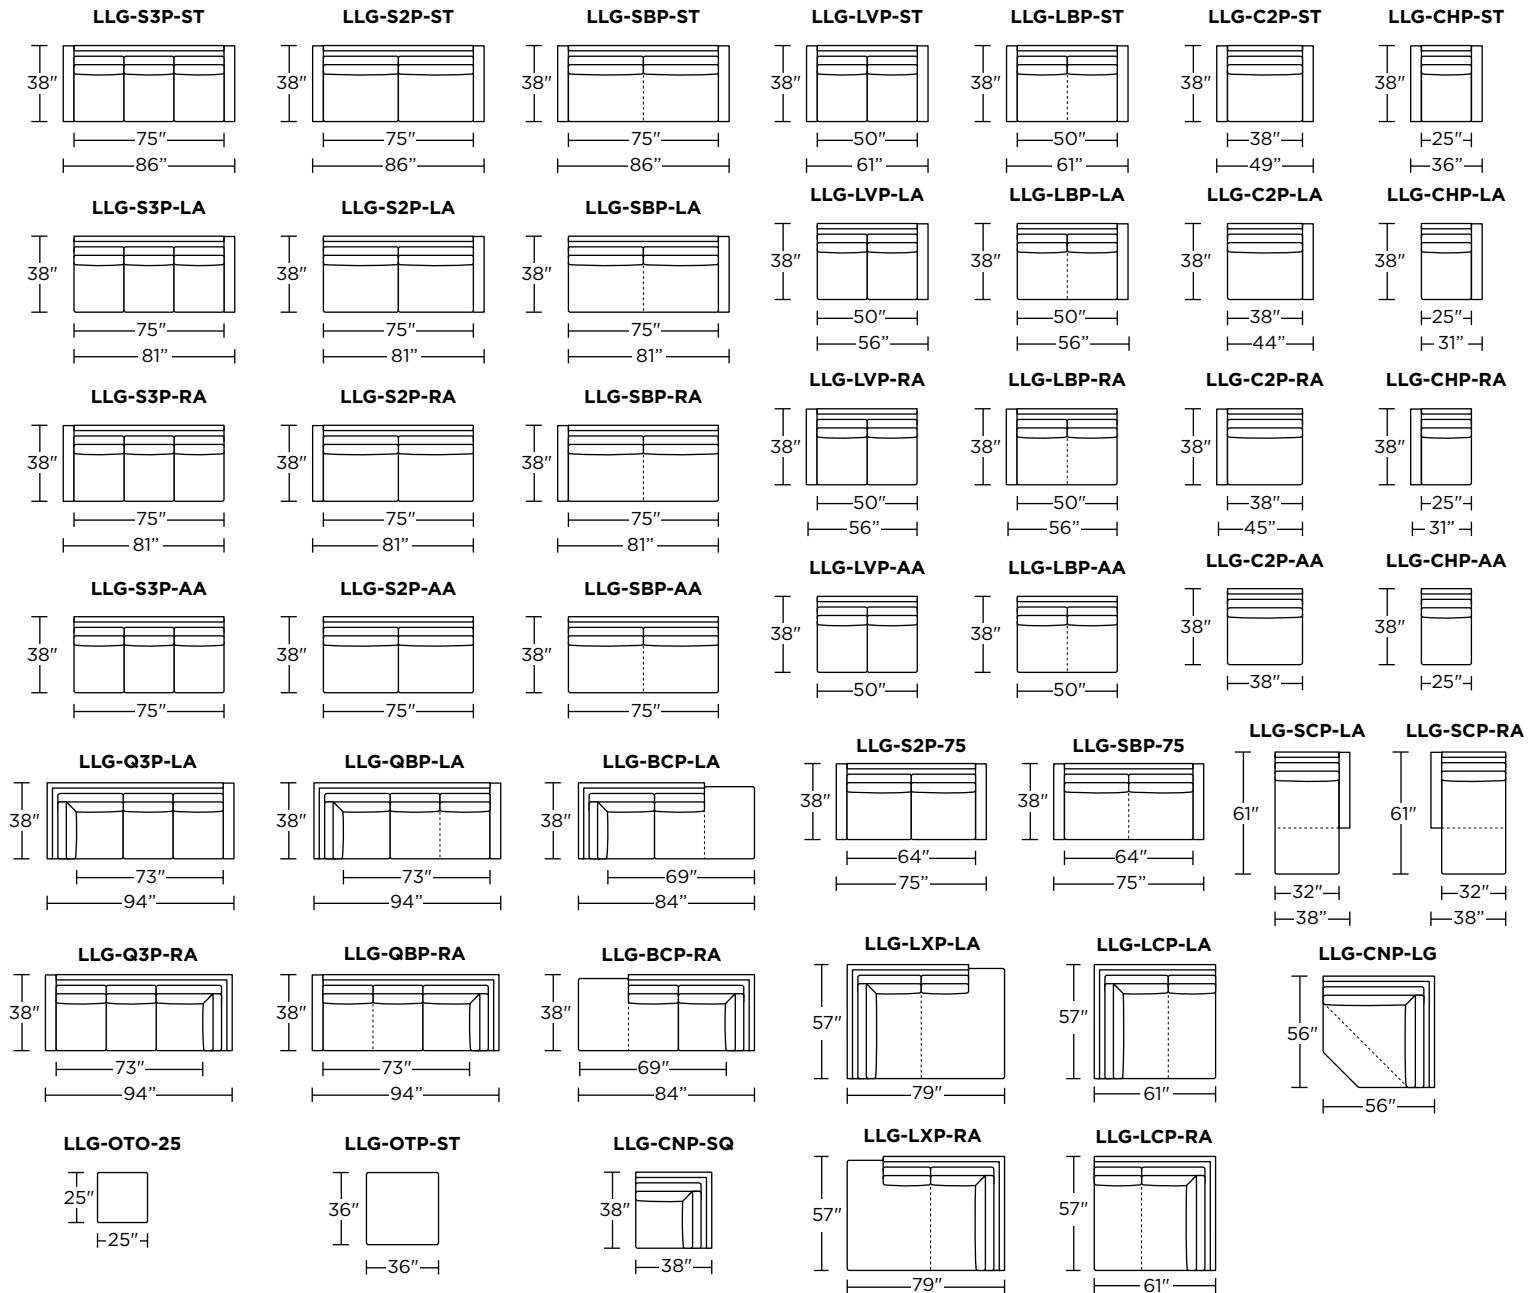

Please use actual leather, fabric, Crypton®, Sunbrella® and Ultrasuede® swatches when specifying furniture as the colors shown may vary due to the printing process.

38" Overall Depth

Note: Dotted line indicates seam on leather, Ultrasuede® and up the roll fabrics. Seams are eliminated with railroaded fabrics.

Scale: 1/8 inch = 1 foot
All dimensions are approximate and subject to change.

V.10.27.20

PERSONALIZE WITH AMERICAN LEATHER® GRAND TRACK ARM - GRAND

42" Overall Depth

Standard Features:

- Advanced unidirectional suspension system
- Loose back and seat cushions
- Single-needle top-stitch
- Lifetime warranty on frame and suspension
- Quick-ship delivery