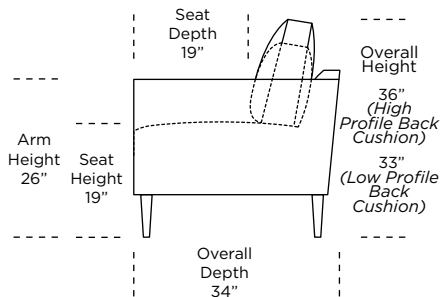

PERSONALIZE WITH AMERICAN LEATHER® GRAND TRACK ARM - MICRO

34" Overall Depth

Standard Features:

- Advanced unidirectional suspension system
- Loose back and seat cushions
- Single-needle top-stitch
- Lifetime warranty on frame and suspension
- Quick-ship delivery

Options:

- Premium high-density, high-resiliency foam seat cushions encased in down
- Premium high-density, high-resiliency foam seat cushions
- Metal legs available in Antique Brass, Burnished Bronze or Polished Nickel finish
- Solid wood legs available in Natural Walnut or Gray Ash
- Contrasting seat and back cushions (two-tone) available
- Low profile back cushions available (overall height 33")
- High profile back cushions available (overall height 36")

Please use actual leather, fabric, Crypton®, Sunbrella® and Ultrasuede® swatches when specifying furniture as the colors shown may vary due to the printing process.

Note: Dotted line indicates seam on leather, Ultrasuede® and up the roll fabrics. Seams are eliminated with railroaded fabrics.